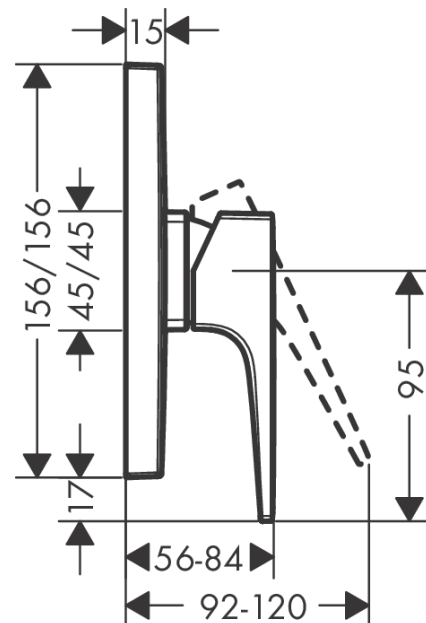

Metropol

Single lever shower mixer for concealed installation with lever handle for iBox universal

Surfaces: **Chrome** Article Number: **32565000**

Description

product features

- 1 function
- connection type: basic set
- maximum flow rate at 3 bar: 29,3 l/min
- ceramic cartridge
- min. operating pressure: 1 bar
- max. operating pressure: 10 bar
- temperature limitation adjustable
- with silencer

Design awards

Product image

Scale drawing

Flowchart

Metropol

Single lever shower mixer for concealed installation with lever handle for iBox universal

Surfaces: **Chrome** Article Number: **32565000**

Exploded Drawing

Year of production: >04/17

Metropol

Single lever shower mixer for concealed installation with lever handle for iBox universal

Surfaces: **Chrome** Article Number: **32565000**

Spare part list

Year of production: >04/17

Pos.	Description	Article Number	Price	PU
1	handle	93075000	-	1
2	screw cover	96338000	-	1
3	escutcheon 155 / 155 mm	93142000	-	1
4	O-ring 54x3	98436000	-	1
5	sleeve	93143000	-	1
6	holder for escutcheon	98793000	-	1
7	set of fixing screws	96454000	-	1
8	nut	98796000	-	1
9	O-ring 30x1,5	98433000	-	1
10	O-ring 39x1,5	98400000	-	1
11	cartridge, assy	92730000	-	1
12	locking screw for handle	95140000	-	1
13	seal	95008000	-	1
14	set of screws	96525000	-	1
15	O-ring 16x2	98133000	-	1
16	noise reduction	94073000	-	1
17	extension 25 mm	13595000	-	1
18	set of fixing screws	97747000	-	1
19	extension 22 mm	13593000	-	1
a	concealed item	01800180	-	1
b	adapter for exchanged connections	93181000	-	1