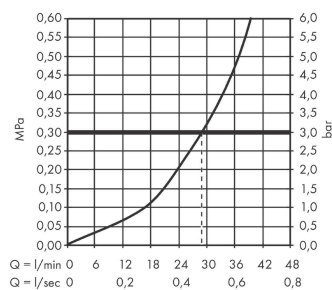

Metropol

Single lever shower mixer for concealed installation with lever handle for iBox universal

Surfaces: **Chrome** Article Number: **32565000**

Description

product features

- 1 function
- connection type: basic set
- maximum flow rate at 3 bar: 29,3 l/min
- ceramic cartridge
- min. operating pressure: 1 bar
- max. operating pressure: 10 bar
- temperature limitation adjustable
- with silencer

Design awards

Product image

Scale drawing

Flowchart

Metropol

Single lever shower mixer for concealed installation with lever handle for iBox universal

Surfaces: **Chrome** Article Number: **32565000**

Exploded Drawing