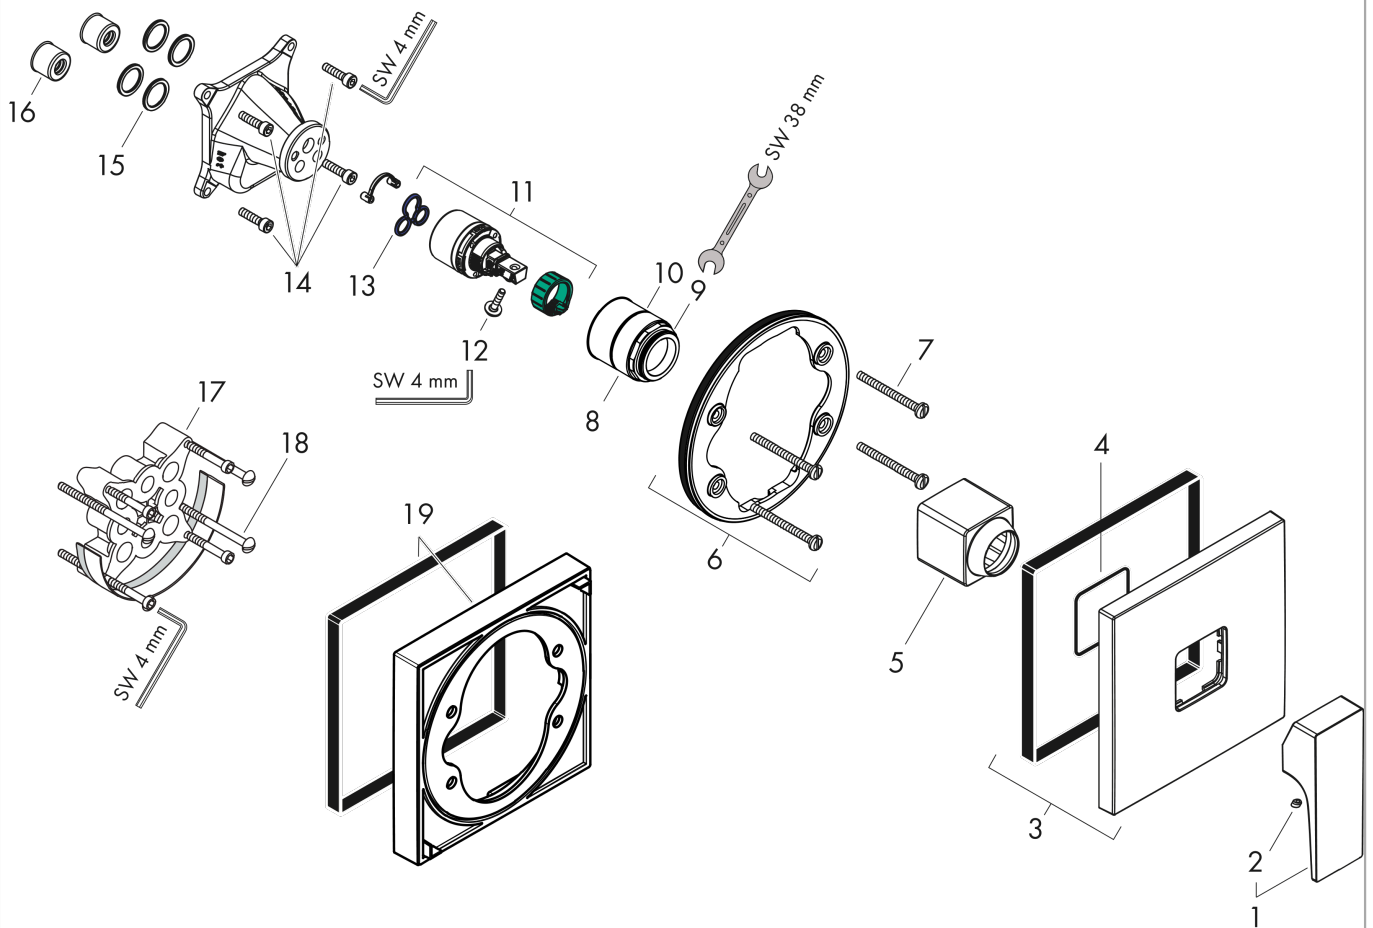

Metropol

Single lever shower mixer for concealed installation with lever handle for iBox universal

Surfaces: **Chrome** Article Number: **32565000**

Description

product features

- 1 function
- connection type: basic set
- maximum flow rate at 3 bar: 29,3 l/min
- ceramic cartridge
- min. operating pressure: 1 bar
- max. operating pressure: 10 bar
- temperature limitation adjustable
- with silencer

Design awards

Product image

Scale drawing

Flowchart

Metropol

Single lever shower mixer for concealed installation with lever handle for iBox universal

Surfaces: **Chrome** Article Number: **32565000**

Exploded Drawing

Year of production: >04/17

Metropol

Single lever shower mixer for concealed installation with lever handle for iBox universal

Surfaces: **Chrome** Article Number: **32565000**

Spare part list

Year of production: >04/17

Pos.	Description	Article Number	Price	PU
1	handle	93075000	-	1
2	screw cover	96338000	-	1
3	escutcheon 155 / 155 mm	93142000	-	1
4	O-ring 54x3	98436000	-	1
5	sleeve	93143000	-	1
6	holder for escutcheon	98793000	-	1
7	set of fixing screws	96454000	-	1
8	nut	98796000	-	1
9	O-ring 30x1,5	98433000	-	1
10	O-ring 39x1,5	98400000	-	1
11	cartridge, assy	92730000	-	1
12	locking screw for handle	95140000	-	1
13	seal	95008000	-	1
14	set of screws	96525000	-	1
15	O-ring 16x2	98133000	-	1
16	noise reduction	94073000	-	1
17	extension 25 mm	13595000	-	1
18	set of fixing screws	97747000	-	1
19	extension 22 mm	13593000	-	1
a	concealed item	01800180	-	1
b	adapter for exchanged connections	93181000	-	1